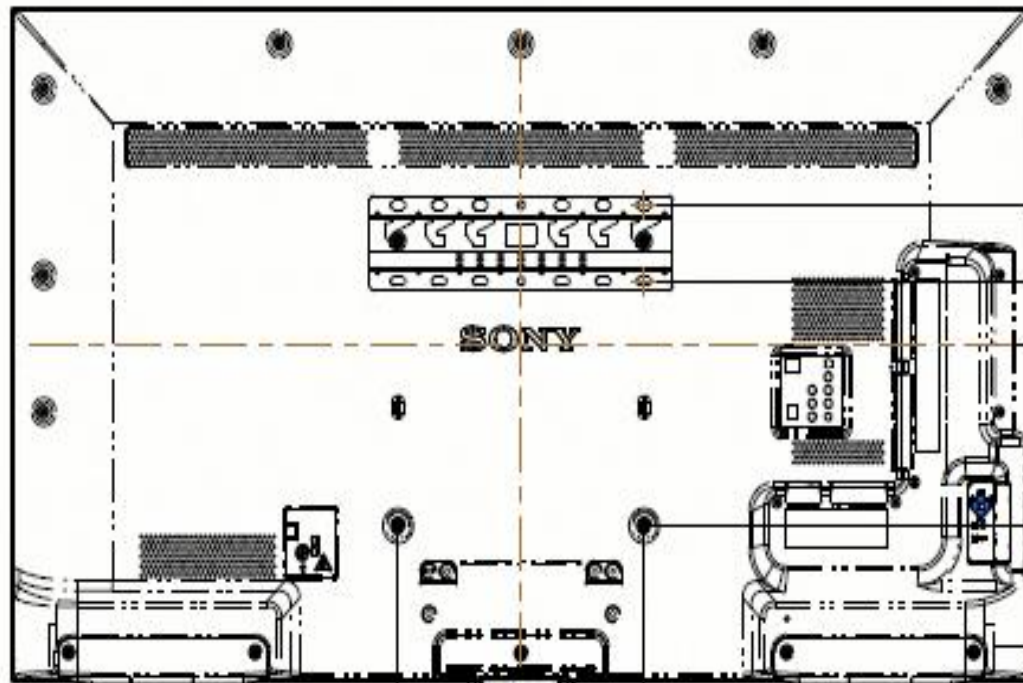

KDL-55W900A

M6 Holes for wall mount bracket
*Refer instruction manual for screw length information

SU-WL400

SU-FL75