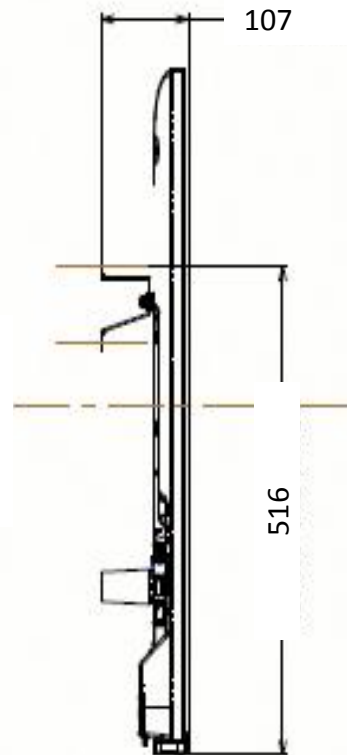

KDL-55W900A

M6 Holes for wall mount bracket
*Refer instruction manual for screw length information

SU-WL400

SU-FL75