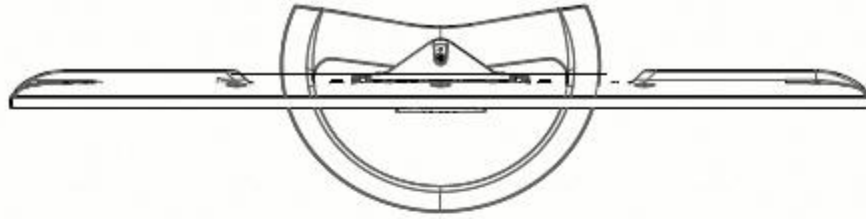

KDL-55W900A

M6 Holes for wall mount bracket
*Refer instruction manual for screw length information

SU-WL400

SU-FL75