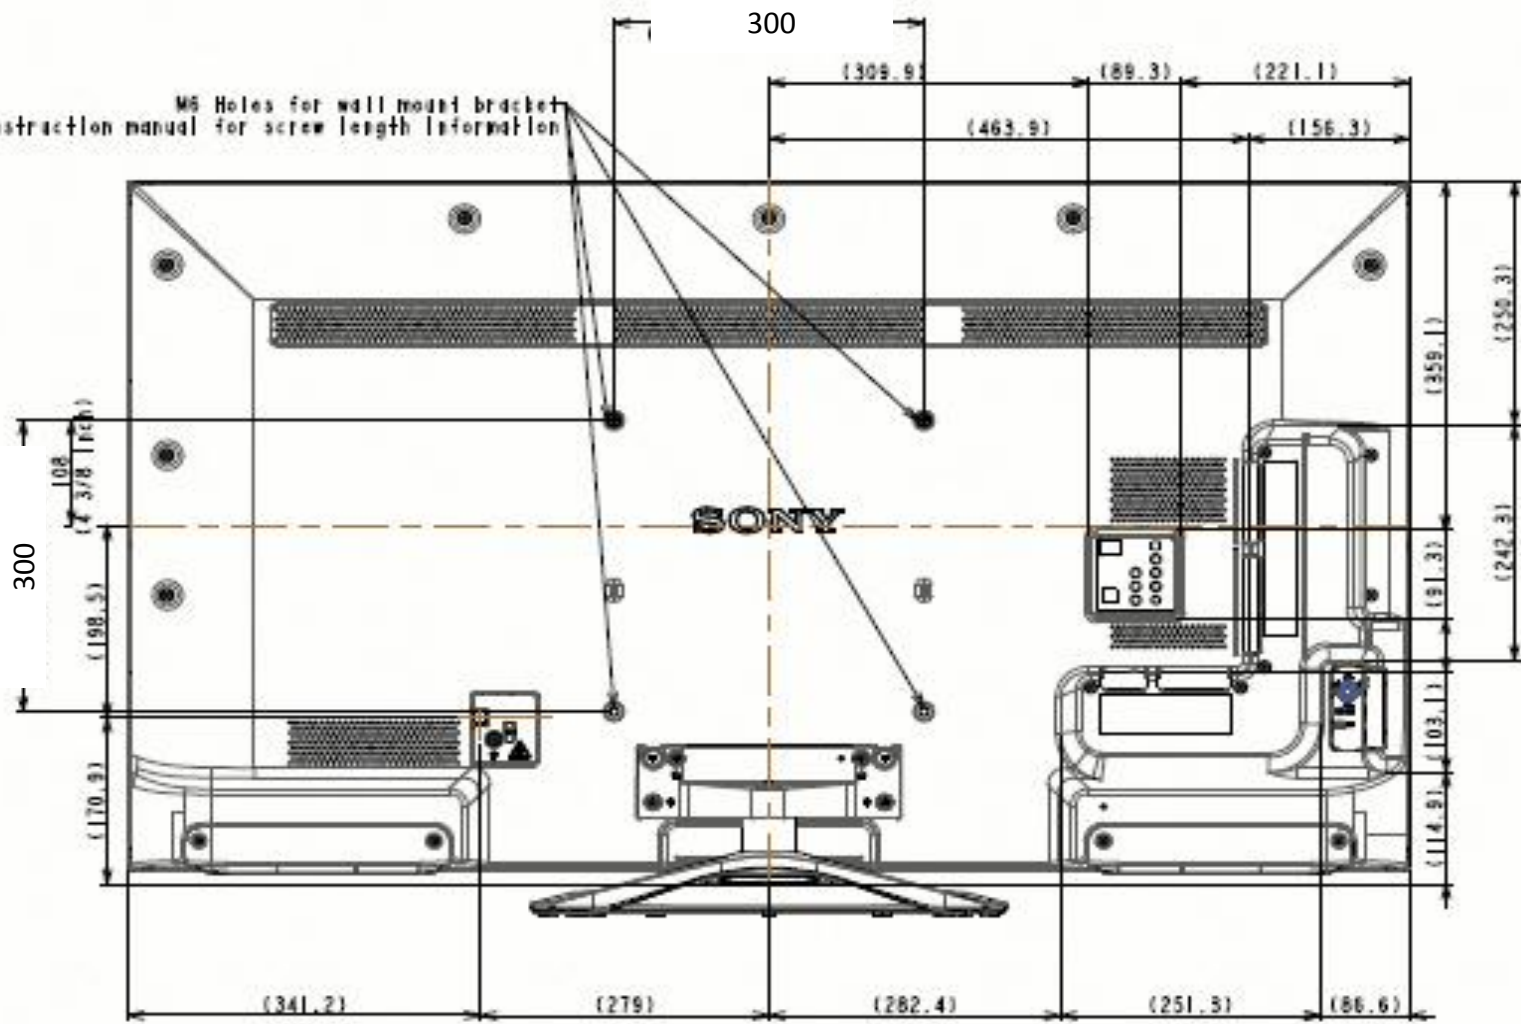

KDL-55W900A

M6 Holes for wall mount bracket
*Refer instruction manual for screw length information

SU-WL400

SU-FL75