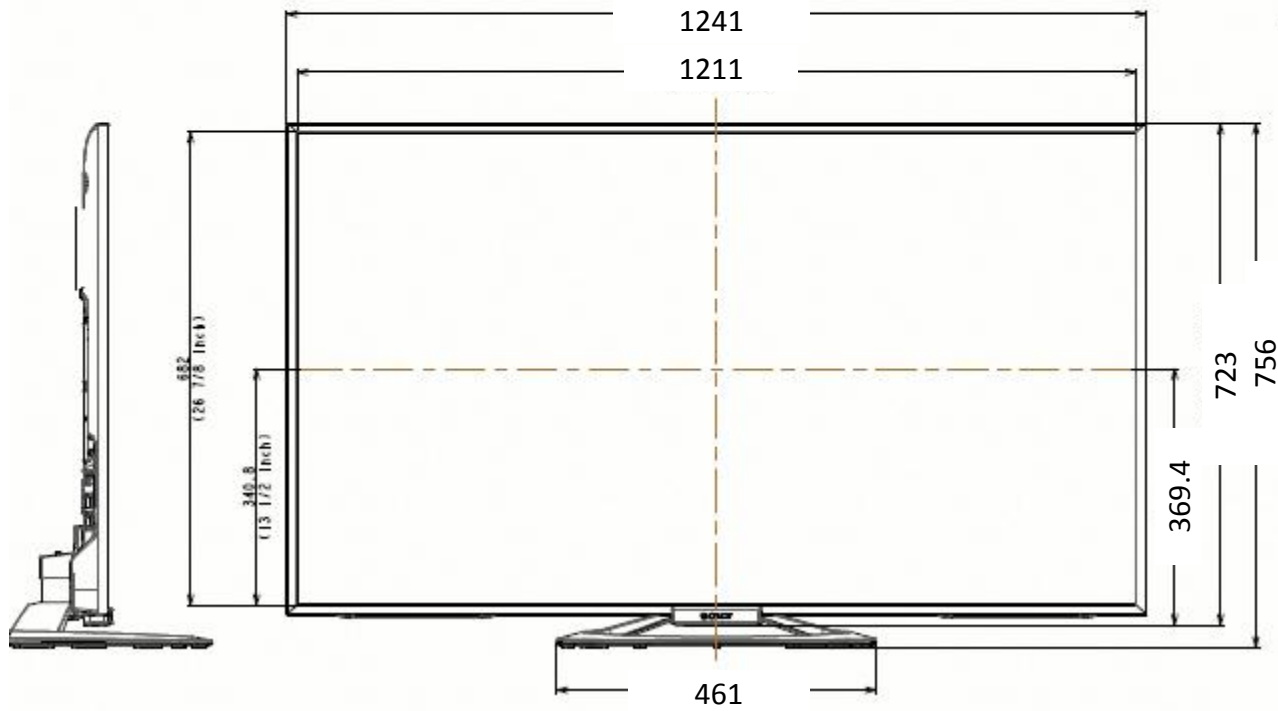

KDL-55W900A

M6 Holes for wall mount bracket
*Refer instruction manual for screw length information

SU-WL400

SU-FL75