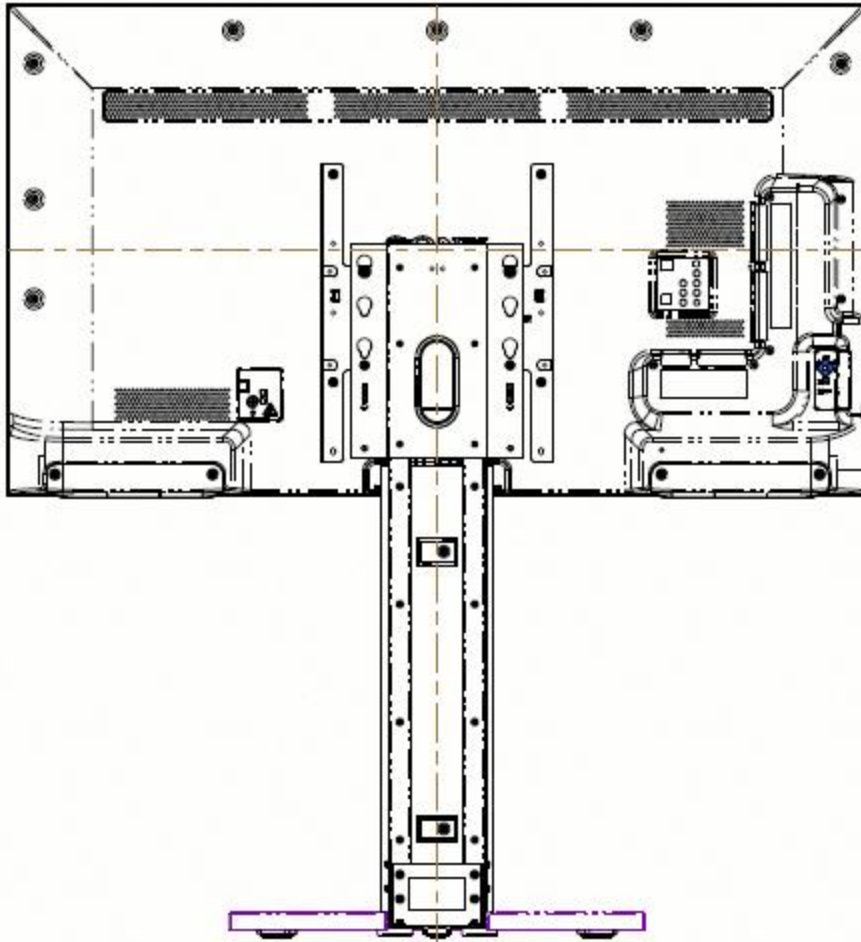

KDL-55W900A

M6 Holes for wall mount bracket
*Refer instruction manual for screw length information

SU-WL400

SU-FL75