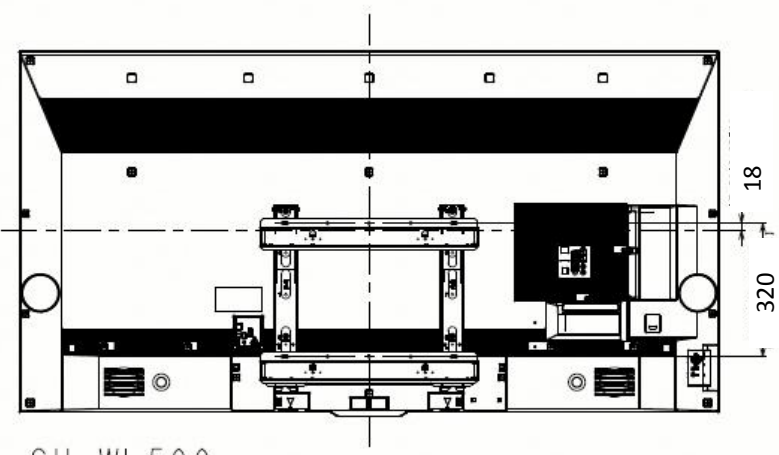

KD-65X9200A

M6x(8 to 12+T)(T:VESA PLATE THICKNESS)
or +PSW6x16(for SONY wall mount)

SU-WL500