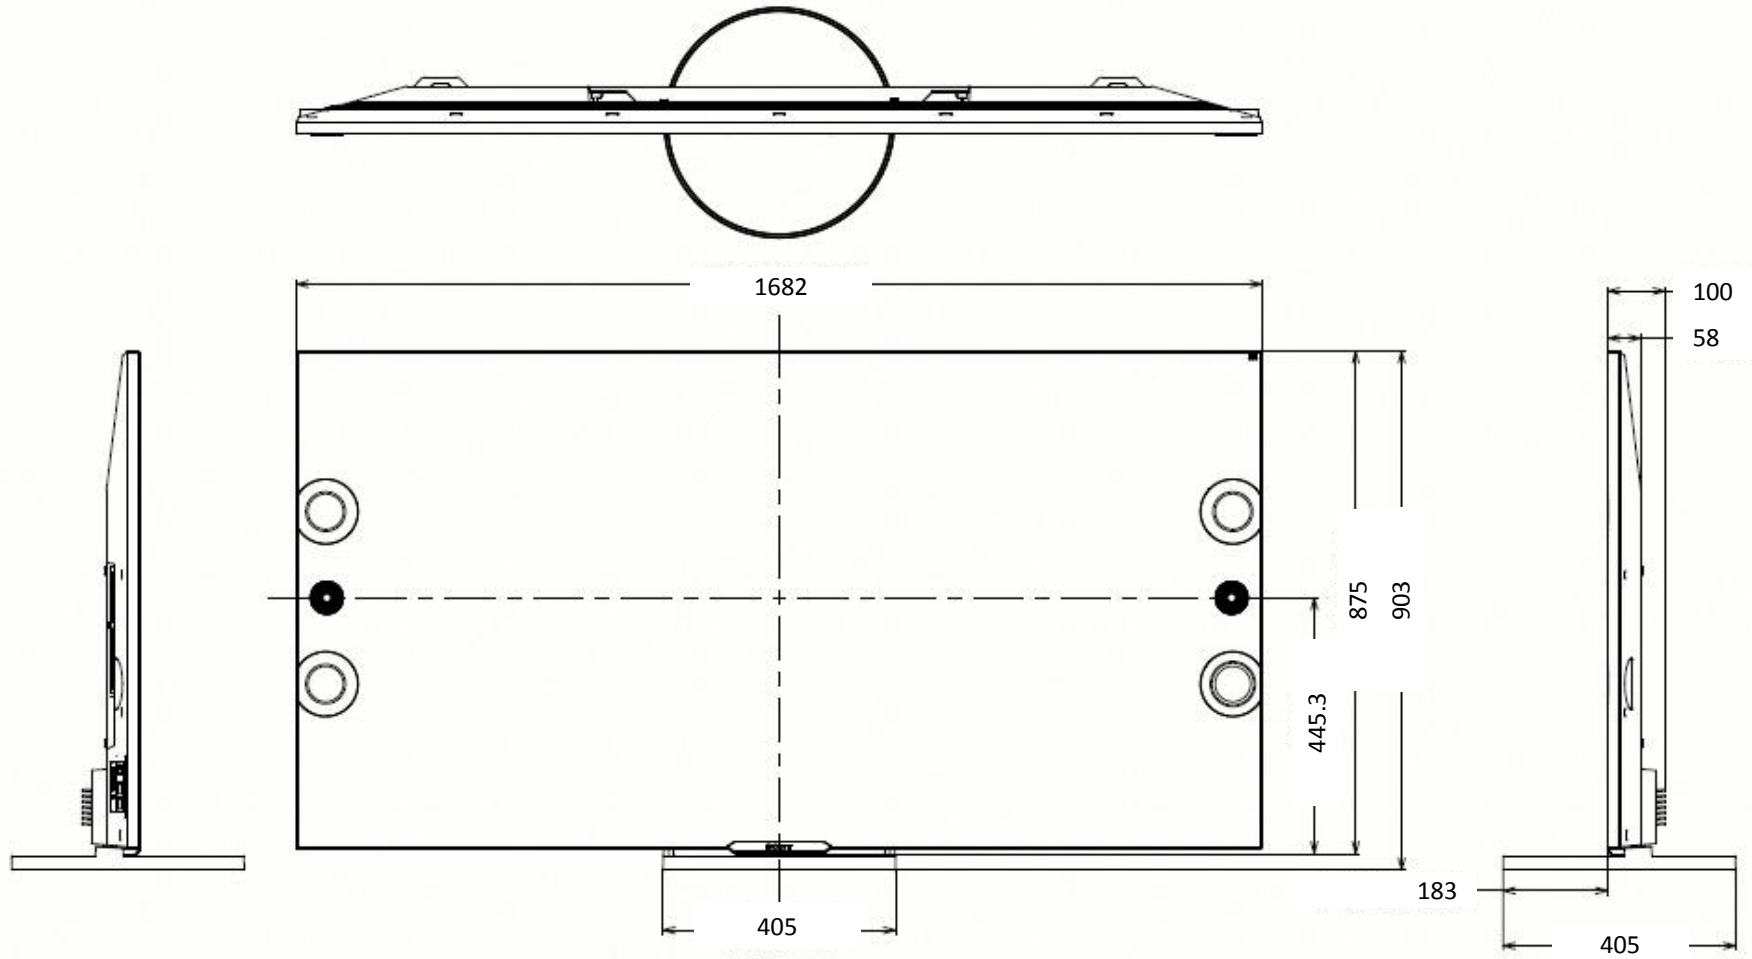

KD-65X9200A

M6x(8 to 12+T)(T:VESA PLATE THICKNESS)
or +PSW6x16(for SONY wall mount)

SU-WL500