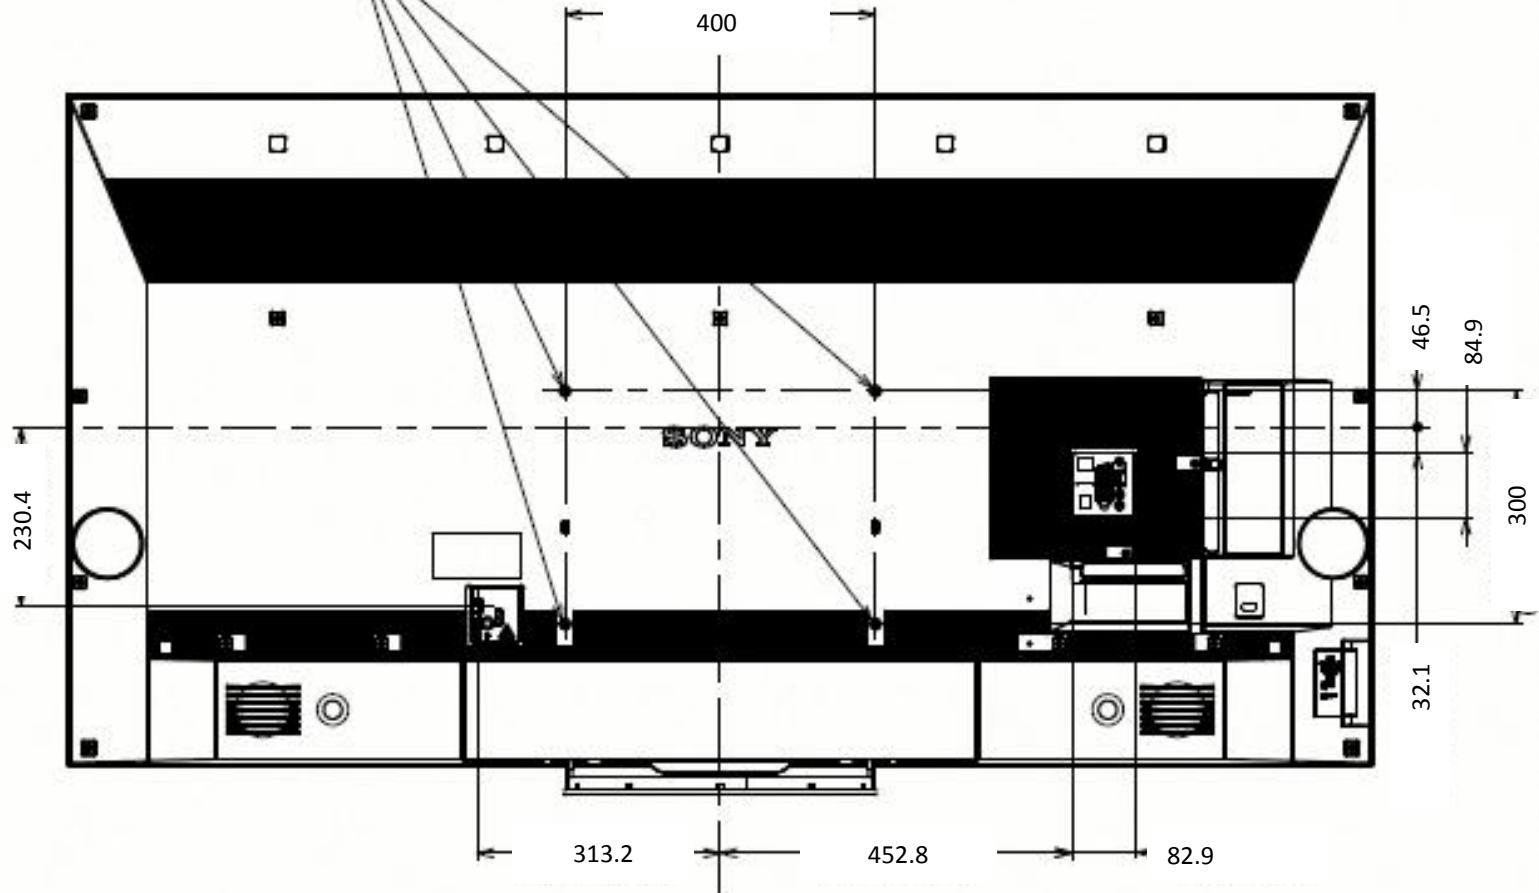

KD-65X9200A

M6x(8 to 12+T)(T:VESA PLATE THICKNESS)
or +PSW6x16(for SONY wall mount)

SU-WL500