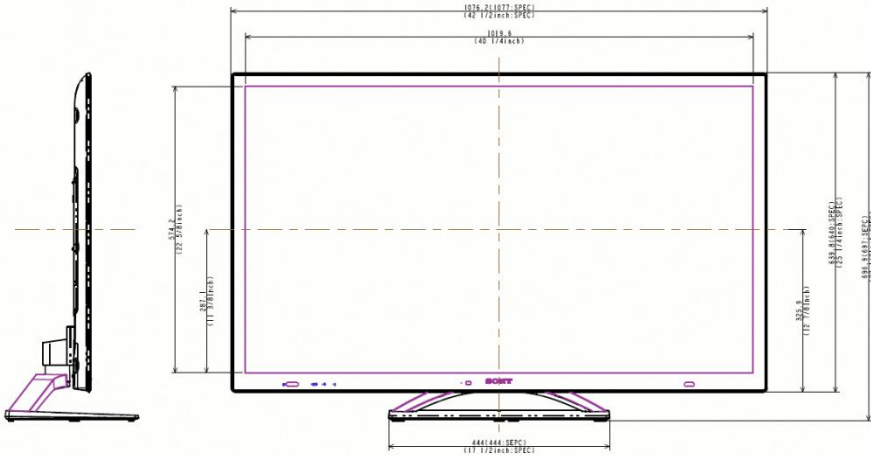

BRAVIA KDL-46HX850