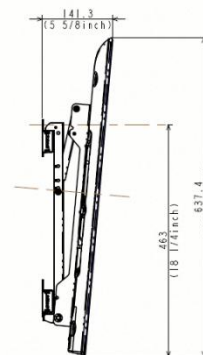

BRAVIA KDL-46HX850

M6X(8 to 12+T) (T: VESA PLATE THICKNESS)
or #5Wx16 (for SONY wall mount)

5°