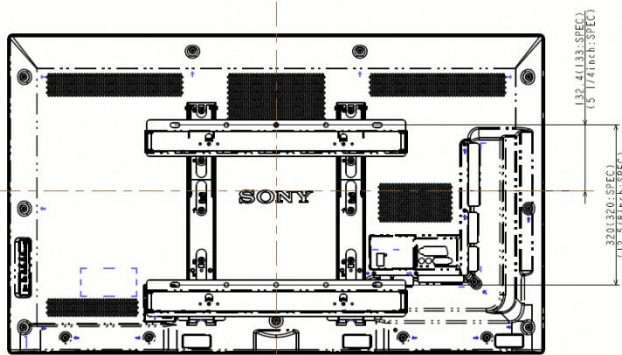

M6X(8 to 12+T) (T: VESA PLATE THICKNESS)
or #5Wx16 (for SONY wall mount)

WL-500