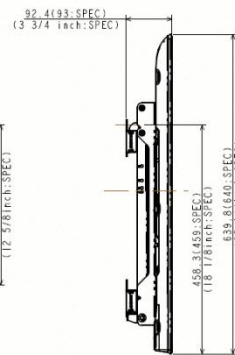

BRAVIA KDL-46HX850

M6X(8 to 12+T) (T: VESA PLATE THICKNESS)
or #5Wx16 (for SONY wall mount)

0°