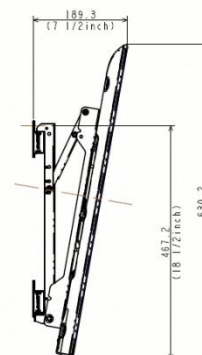

BRAVIA KDL-46HX850

M6X(8 to 12+T) (T: VESA PLATE THICKNESS)
or #5Wx16 (for SONY wall mount)

10°