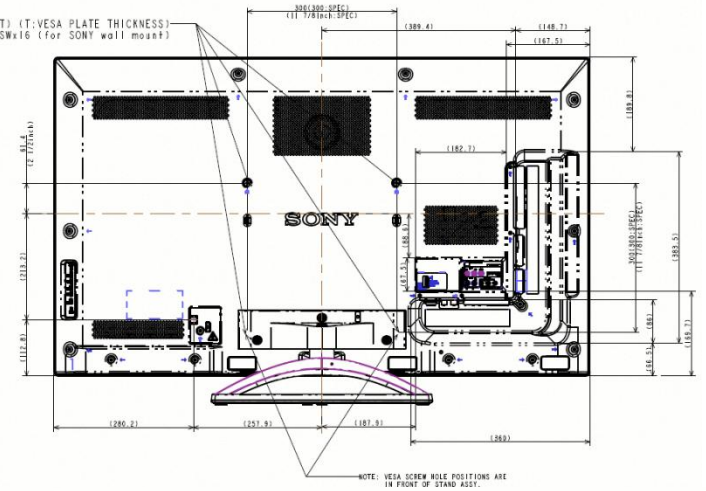

M6X(8 to 12+T) (T: VESA PLATE THICKNESS)
or #5Wx16 (for SONY wall mount)

WL-500