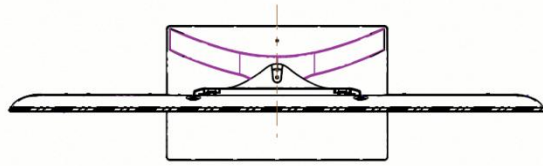

BRAVIA KDL-46HX850