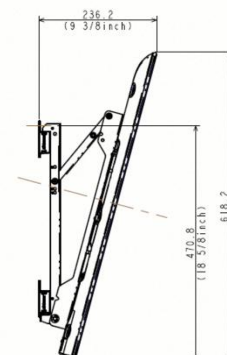

BRAVIA KDL-46HX850

M6X(8 to 12+T) (T: VESA PLATE THICKNESS)
or #5Wx16 (for SONY wall mount)

15°