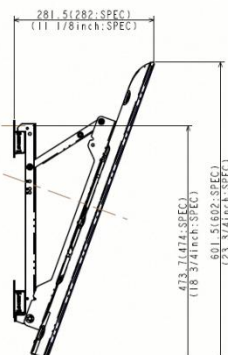

BRAVIA KDL-46HX850

M6X(8 to 12+T) (T: VESA PLATE THICKNESS)
or #5Wx16 (for SONY wall mount)

20°